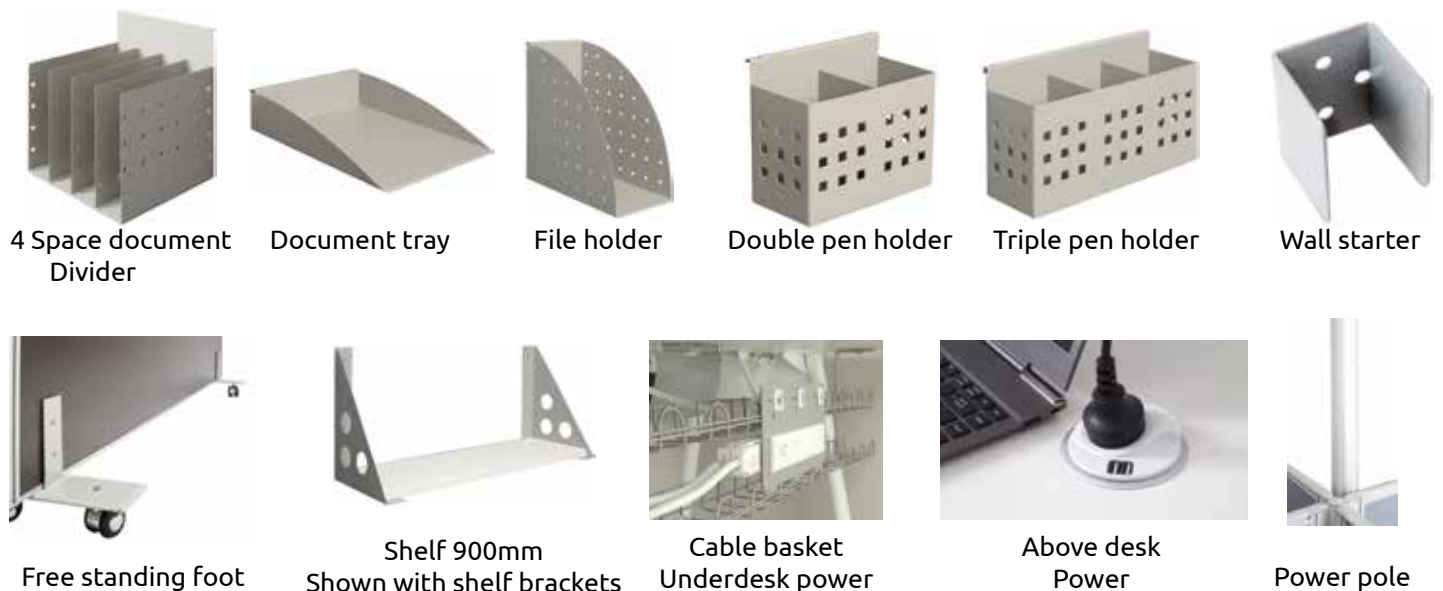

## Rapid Screen

- Create your workstation environment
- From consultation to planning, we can help

**Screen Size - Blue or Grey**

**Top Sizes - White or Beech**

**Leg Systems**

**Accessories**

Australian Design  
Patent No. 2009100669

Complete storage solution on your desk

- Sits on any flat surface 1200-2100mm
- Pinboard included
- Moveable A4 document holder
- Houses foolscap binders
- Replaces bookcases, hutches, document trays, wall units, cupboards and screens