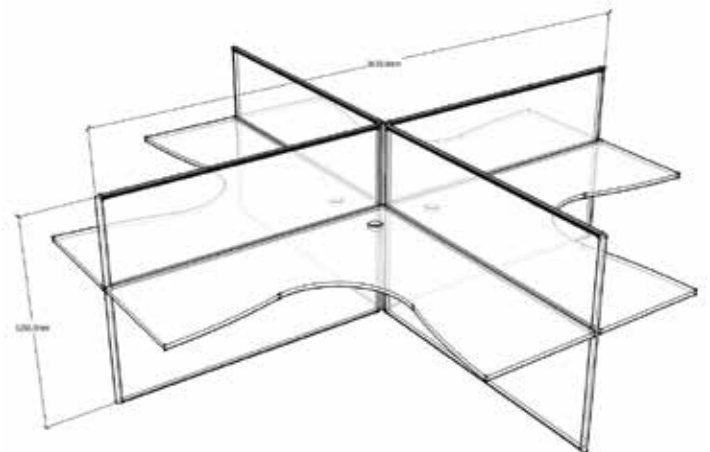

Power and data accommodated above or below the worktop using CMS Electracom soft wiring solutions