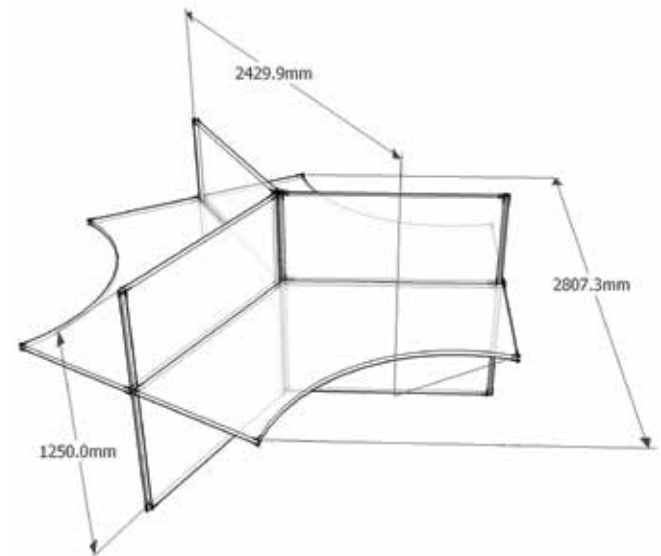

4 Person Workstation