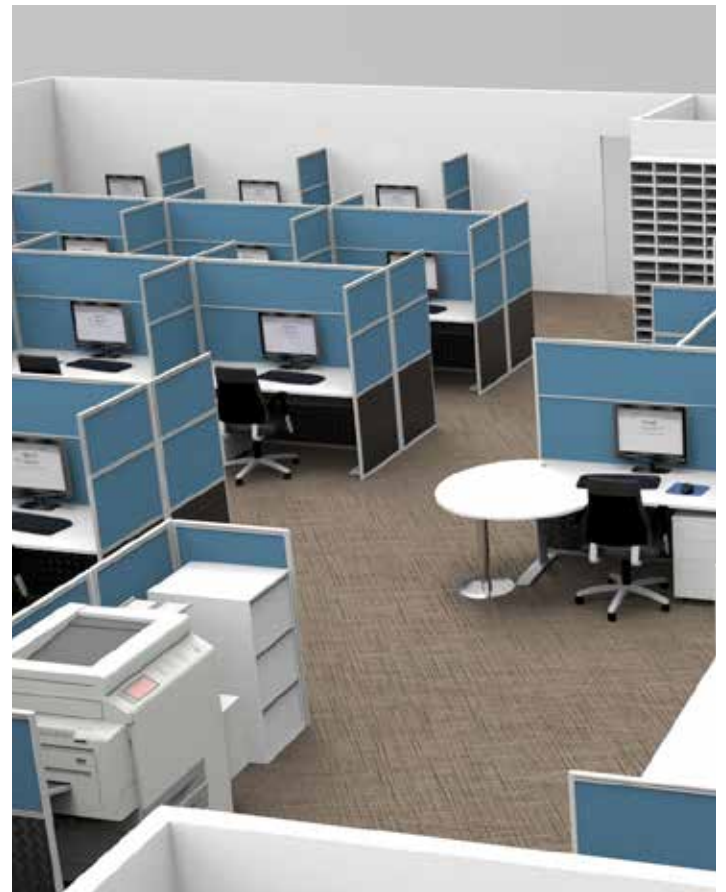

Rapid Screen

- Create your workstation environment
- From consultation to planning, we can help