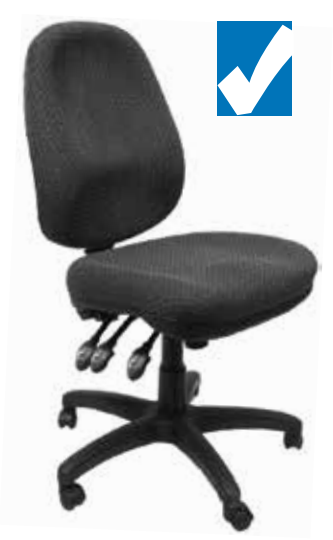

PO500

- Heavy duty mechanism
- Large 550 x 500 seat
- Suitable for up to 150 kg
- Also available in Soft PU