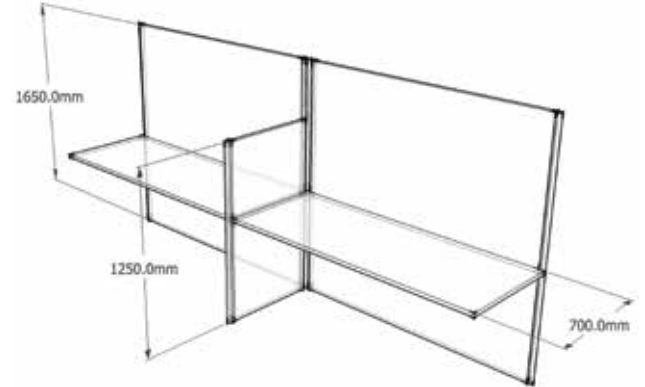

3 Person Workstation 120°