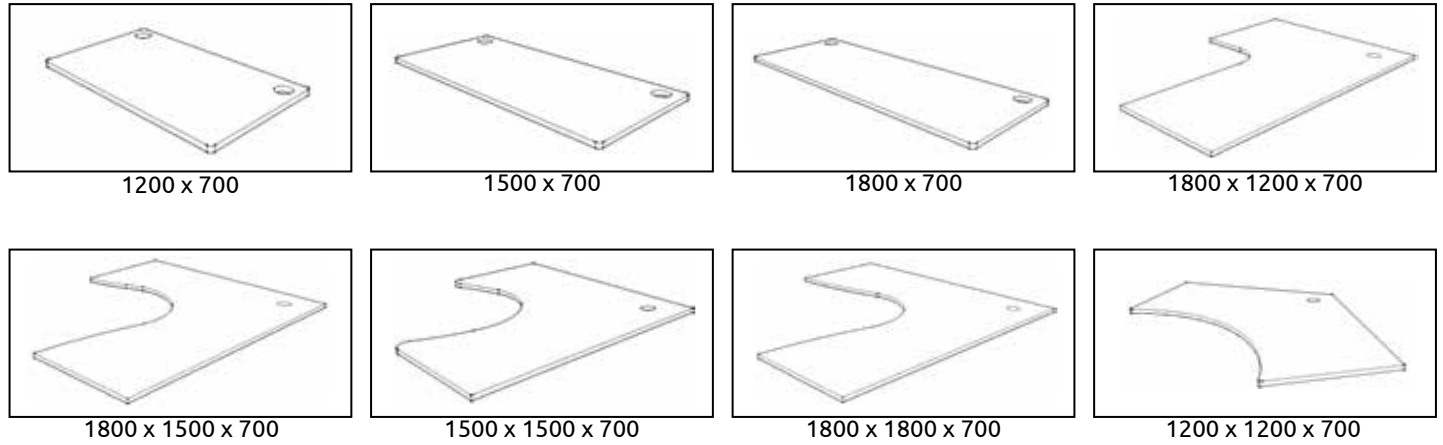

Top Sizes - White or Beech