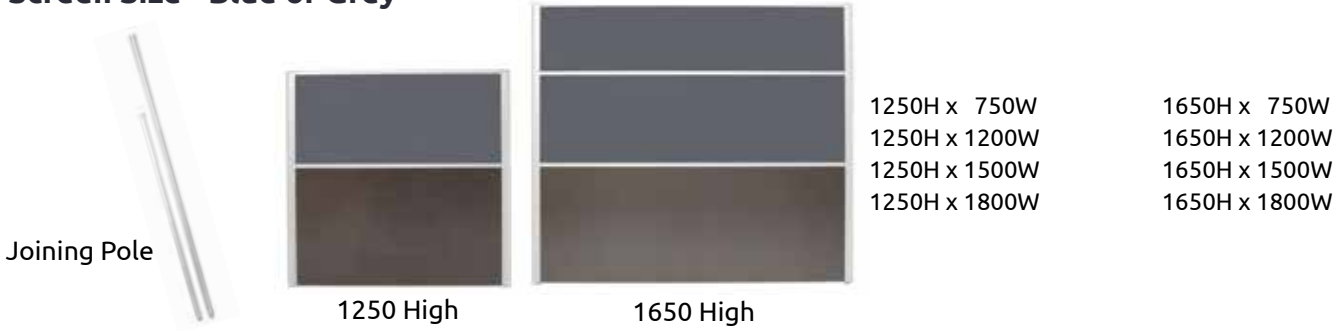

Screen Size - Blue or Grey